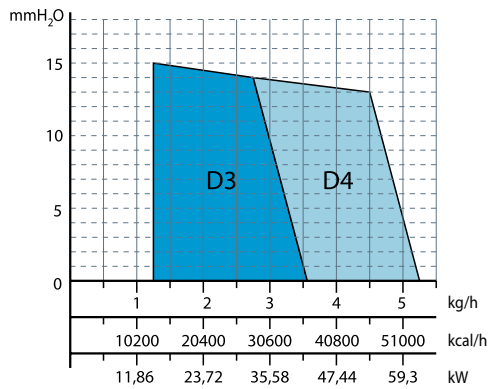

DOMESTIC

Oil burner

D3 range of performance: 17-36 kW
 D4 range of performance: 27-55 kW
 D6 range of performance: 52-85 kW
 D10 range of performance: 70-116 kW

Operating graph

Model	Rating kW		Regulation	Preheater W	Motor power W	Packaged weight kg
	Min.	Máx.				
Domestic D-3	17.7	35.5	On / Off	No	110	11.7
Domestic D-3P	17.7	35.5	On / Off	Yes	110	11.7
Domestic D-4	27.2	55.2	On / Off	No	110	11.7
Domestic D-4-P	27.2	55.2	On / Off	Yes	110	11.7
Domestic D-6	52	85	On / Off	No	200	15
Domestic D-10	70	116	On / Off	No	200	15