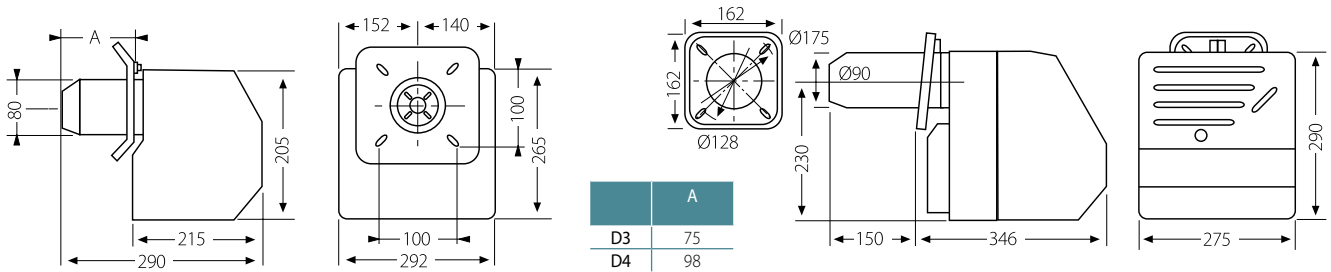

DOMESTIC

Oil burner

D3 range of performance: 17-36 kW
 D4 range of performance: 27-55 kW
 D6 range of performance: 52-85 kW
 D10 range of performance: 70-116 kW

Operating graph

Model	Rating kW		Regulation	Preheater W	Motor power W	Packaged weight kg
	Min.	Máx.				
Domestic D-3	17.7	35.5	On / Off	No	110	11.7
Domestic D-3P	17.7	35.5	On / Off	Yes	110	11.7
Domestic D-4	27.2	55.2	On / Off	No	110	11.7
Domestic D-4-P	27.2	55.2	On / Off	Yes	110	11.7
Domestic D-6	52	85	On / Off	No	200	15
Domestic D-10	70	116	On / Off	No	200	15