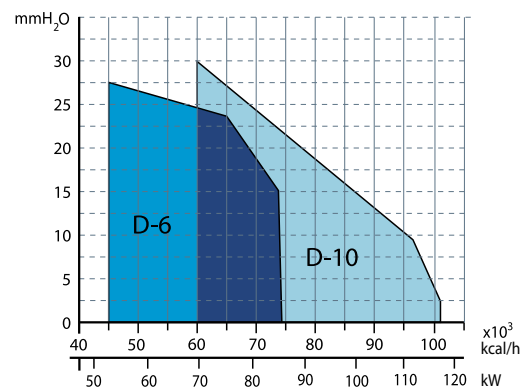

DOMESTIC

Oil burner

D3 range of performance: 17-36 kW
 D4 range of performance: 27-55 kW
 D6 range of performance: 52-85 kW
 D10 range of performance: 70-116 kW

Operating graph

Model	Rating kW		Regulation	Preheater W	Motor power W	Packaged weight kg
	Min.	Máx.				
Domestic D-3	17.7	35.5	On / Off	No	110	11.7
Domestic D-3P	17.7	35.5	On / Off	Yes	110	11.7
Domestic D-4	27.2	55.2	On / Off	No	110	11.7
Domestic D-4-P	27.2	55.2	On / Off	Yes	110	11.7
Domestic D-6	52	85	On / Off	No	200	15
Domestic D-10	70	116	On / Off	No	200	15