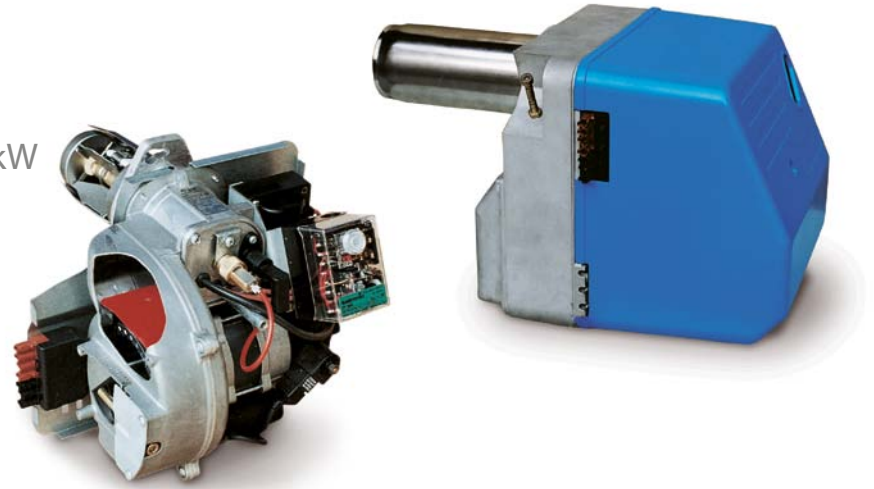

DOMESTIC

Oil burner

D3 range of performance: 17-36 kW
 D4 range of performance: 27-55 kW
 D6 range of performance: 52-85 kW
 D10 range of performance: 70-116 kW

Operating graph

Model	Rating kW		Regulation	Preheater W	Motor power W	Packaged weight kg
	Min.	Máx.				
Domestic D-3	17.7	35.5	On / Off	No	110	11.7
Domestic D-3P	17.7	35.5	On / Off	Yes	110	11.7
Domestic D-4	27.2	55.2	On / Off	No	110	11.7
Domestic D-4-P	27.2	55.2	On / Off	Yes	110	11.7
Domestic D-6	52	85	On / Off	No	200	15
Domestic D-10	70	116	On / Off	No	200	15